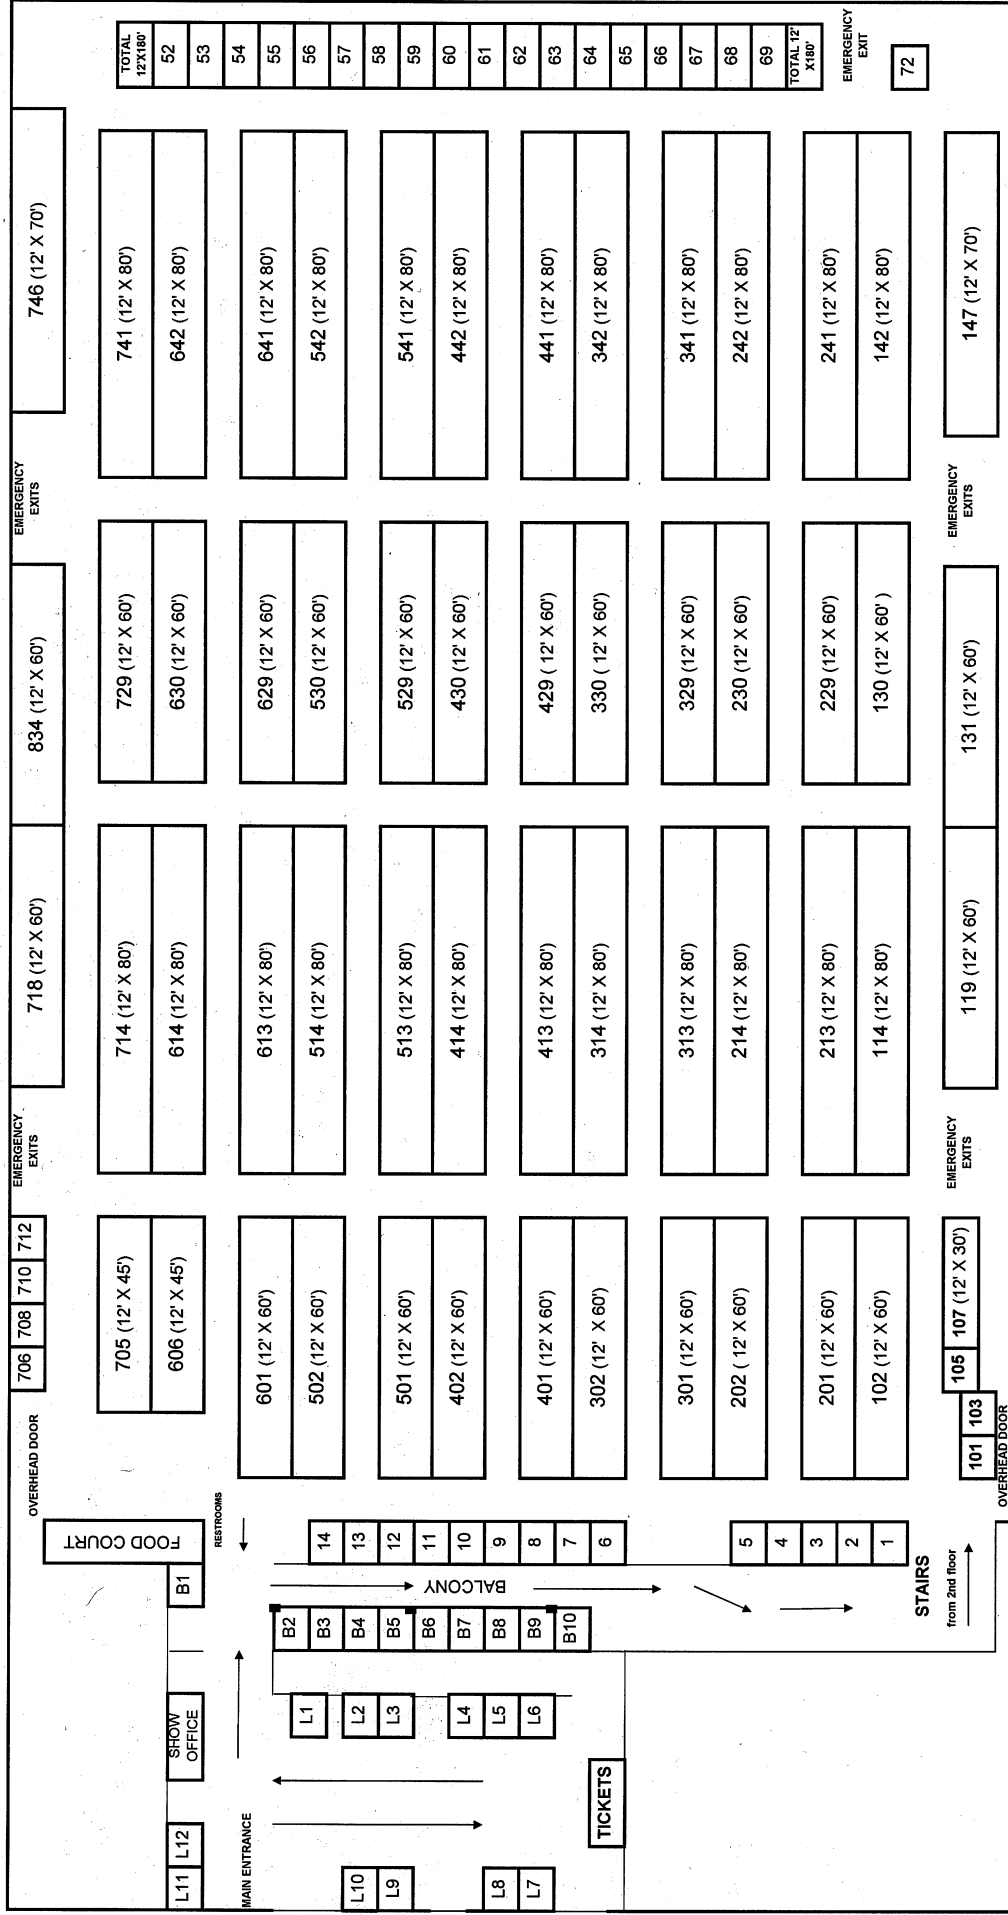

FOR EXHIBITOR SPACE CONTRACTS OR SHOW INFORMATION
CONTACT DAVE MCCAREY III 845-343-2772 1-800-223-4648
www.northeastrvshows.com www.rocklandexpo.com

35th Annual Northeast RV Show Floor Plan, Entrance Flow & Exit

Northeast RV Shows, Inc.
388 East Main Street
Middletown, NY 10940

Reserve Your Space Early
4-Day Event Feb. 13 - 16

Show Information
Coordinator: David McCarey
845-343-2772 or 1-800-223-4648