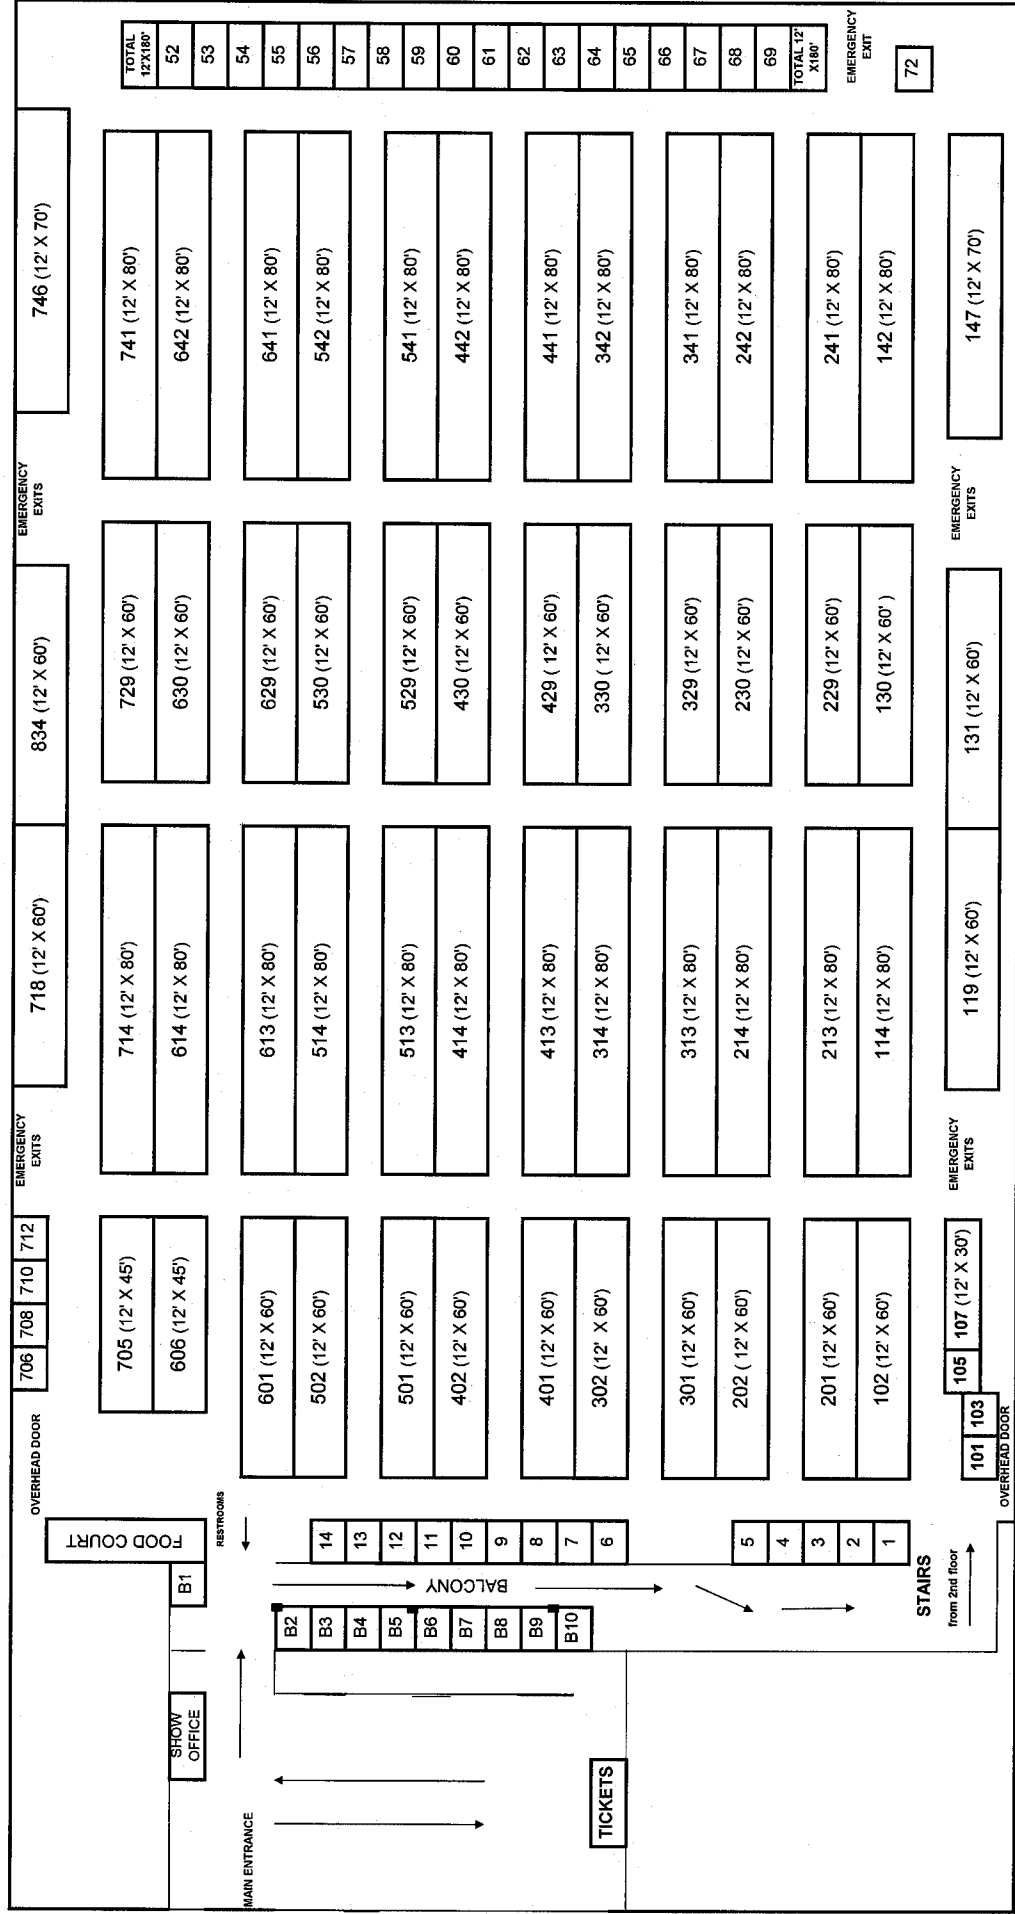

FOR EXHIBITOR SPACE CONTRACTS OR SHOW INFORMATION
CONTACT DAVE MCCAREY III 845-343-2772 1-800-223-4648
www.rocklandexpo.com www.northeastrvshows.com

Northeast RV Shows' 28th Annual Fall RV Marketplace Floor Plan, Entrance Flow & Exit

Show Information
Coordinator: David McCarey
845-343-2772 or 1-800-223-4648

RESERVE YOUR SPACE EARLY

Rockland Exposition, Inc.
388 East Main Street
Middletown, NY 10940